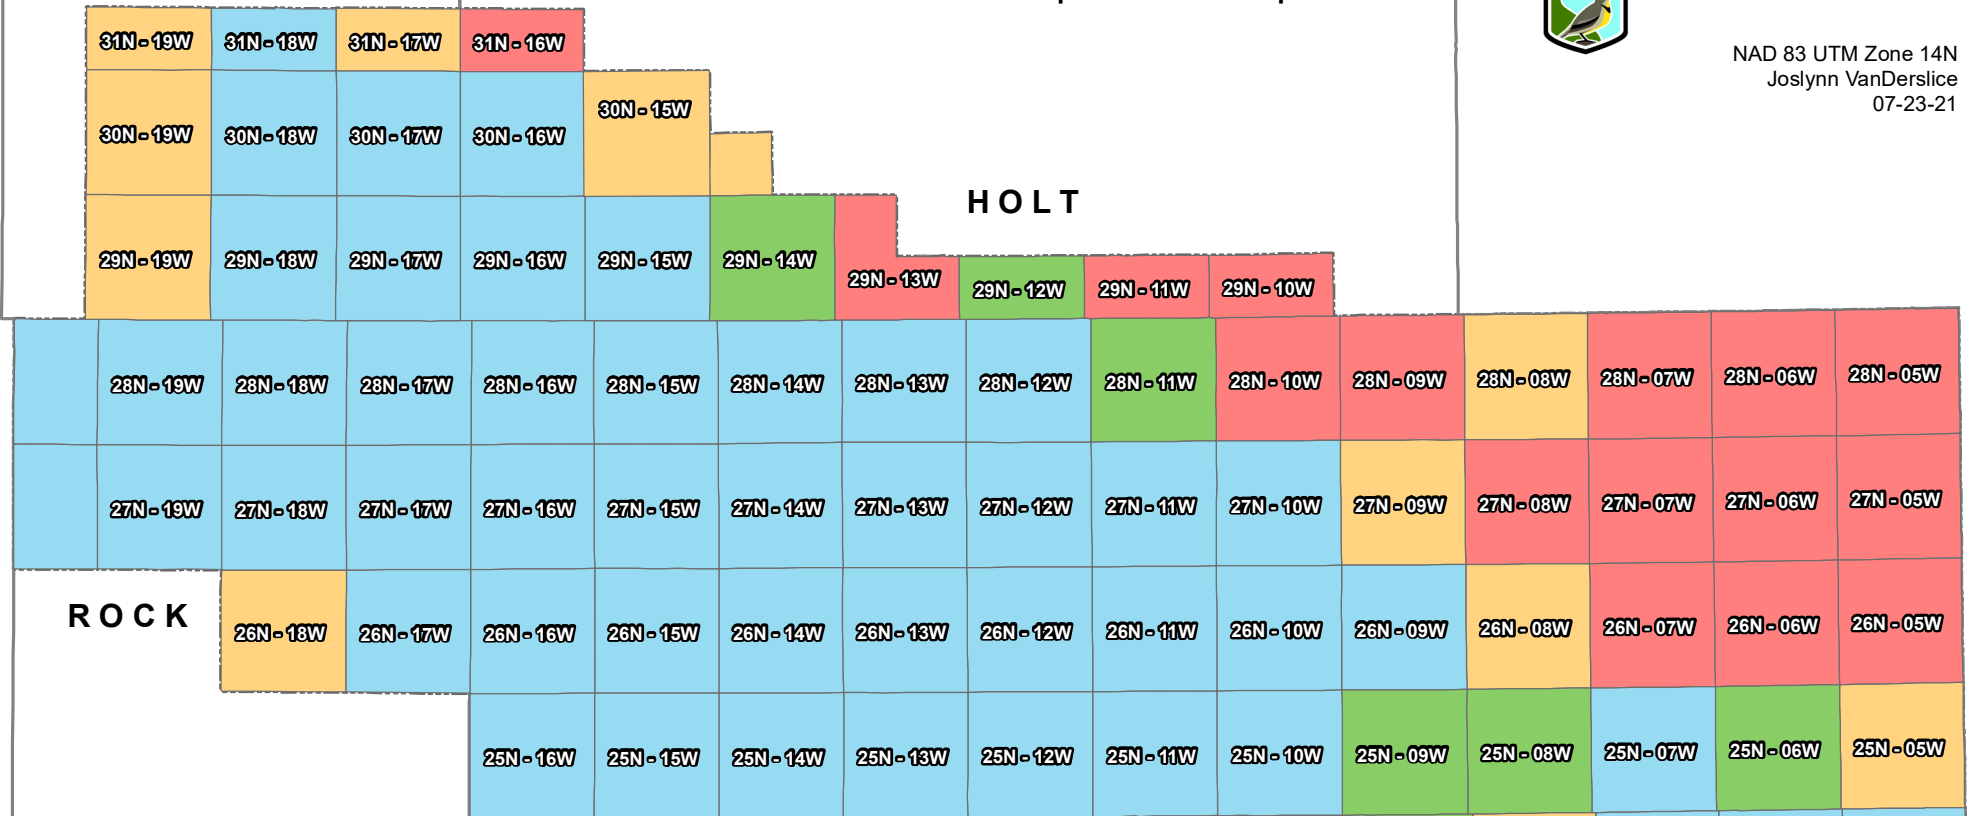

Upper Elkhorn NRD Average Groundwater Nitrate 2021 Acre Expansion Map

NAD 83 UTM Zone 14N
Joslynn VanDerslice
07-23-21

Nitrate Level (ppm)

- < 5.0 +20 points
- 5.01 - 9.0 +10 points
- 9.01 - 15.0 +5 points
- > 15.0 +0 points

WHEELER

ANTELOPE