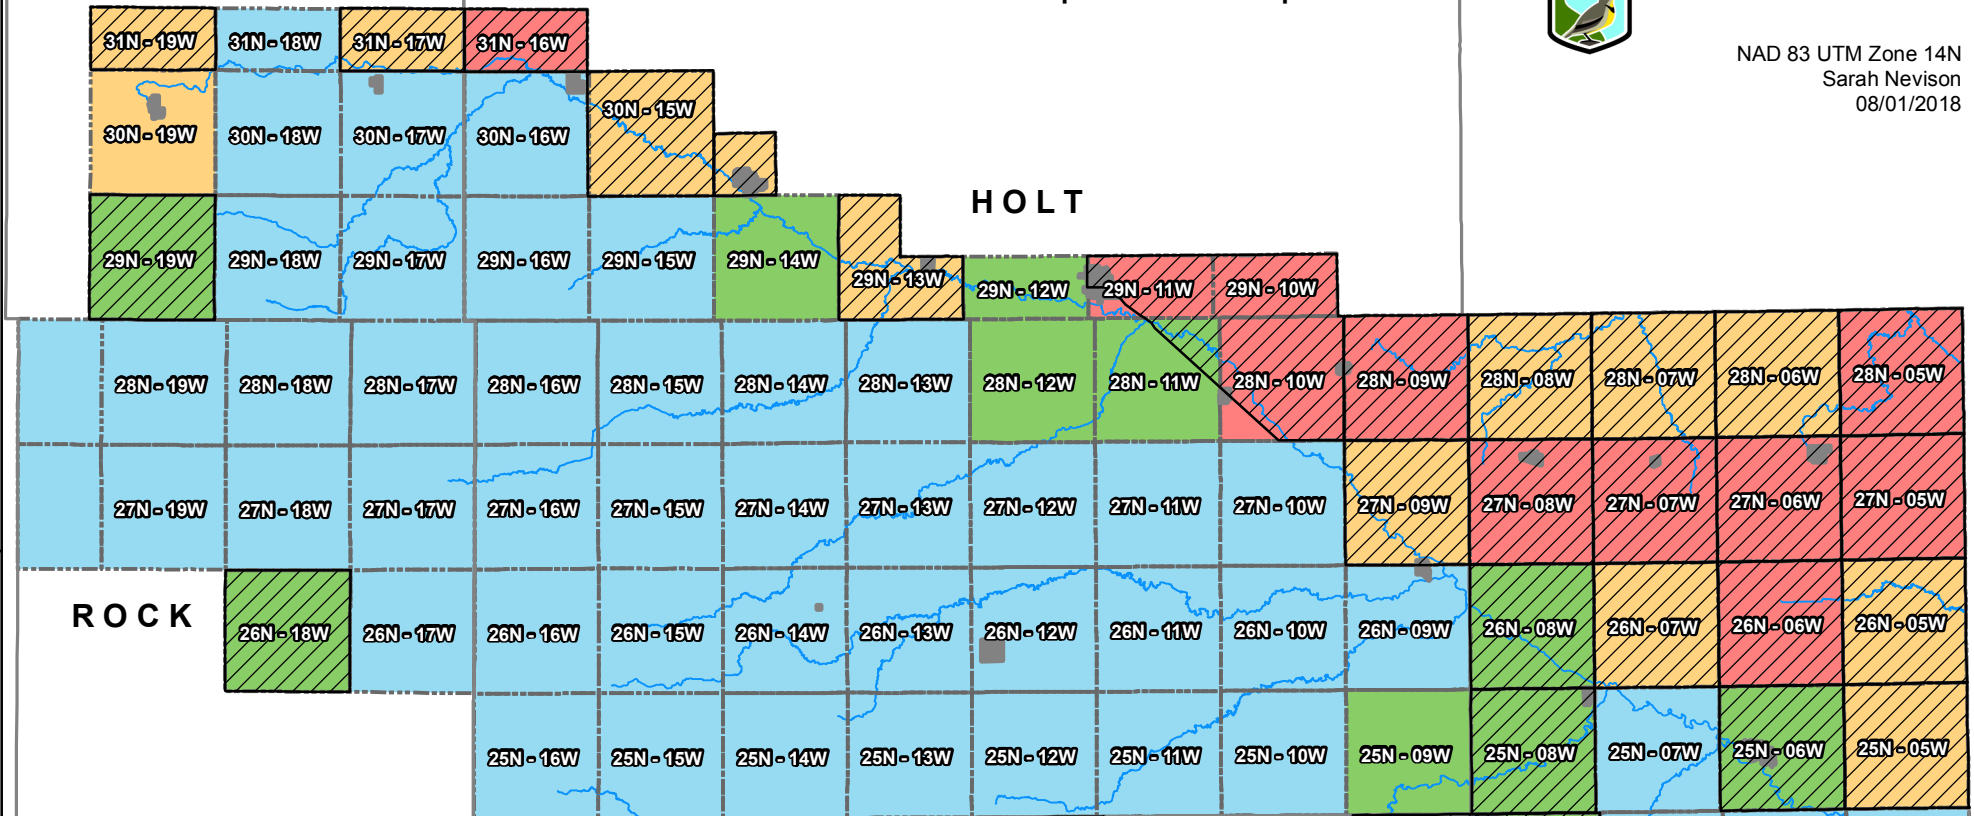

Upper Elkhorn NRD Average Groundwater Nitrates 2018 Acre Expansion Map

NAD 83 UTM Zone 14N
Sarah Nevison
08/01/2018

Phase II Area

2017 Nitrate Level (ppm)

	< 5.0	+20 points
	5.01 - 9.0	+10 points
	9.01 - 15.0	+5 points
	> 15.0	+0 points

WHEELER

ANTELOPE