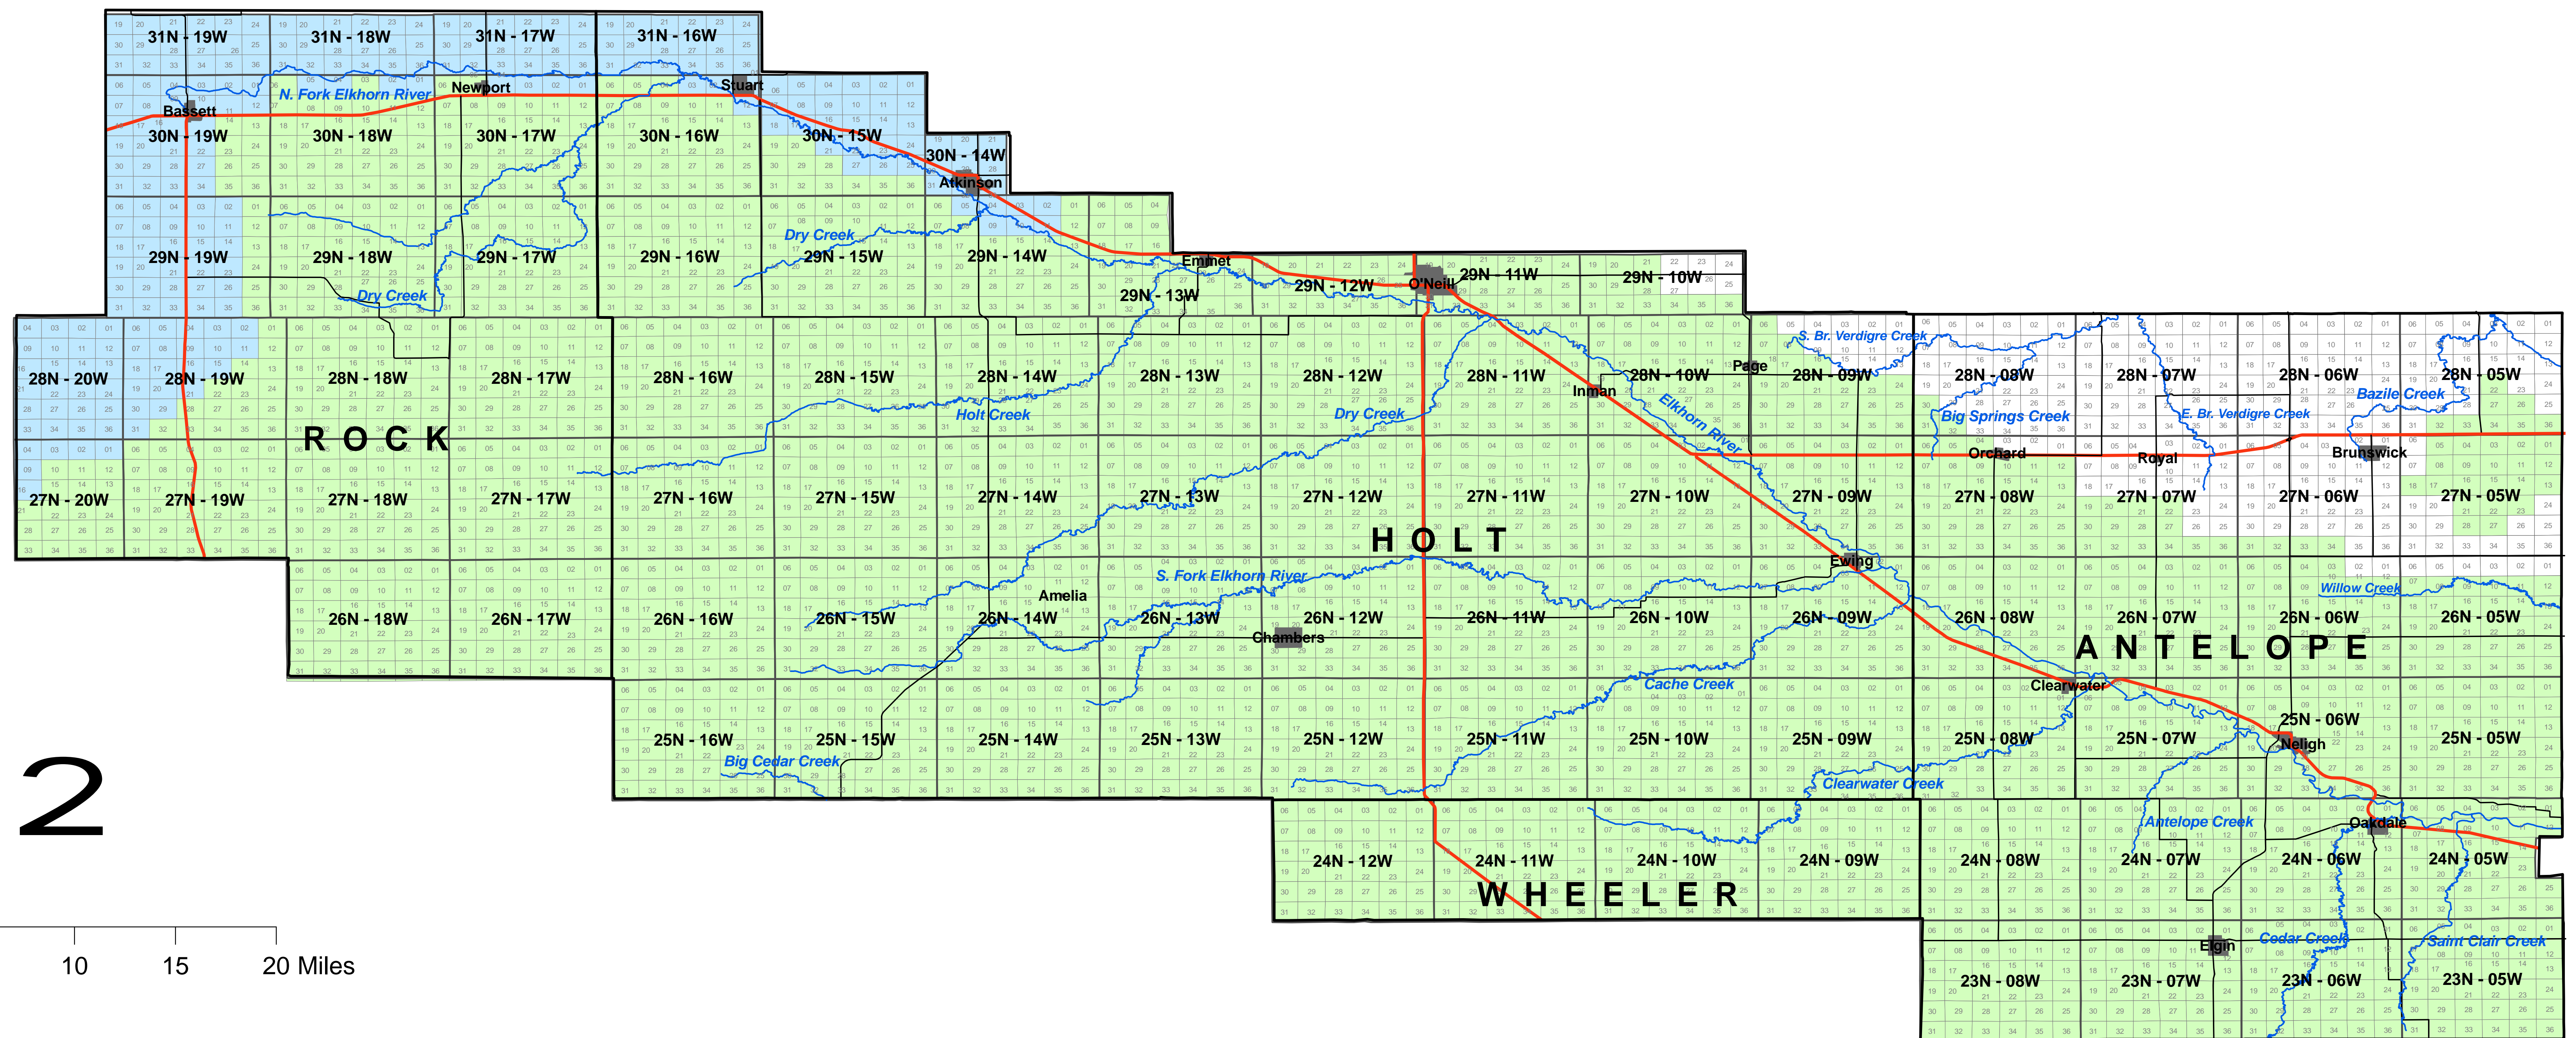

Upper Elkhorn NRD Moratorium and Stay Designations as of April 6, 2009 (Signing of L.B. 483)

2

- Niobrara River Basin 10/50 (October 16, 2007)
- Lower Platte Basin 10/50 (December 16, 2008)
- Not Fully Appropriated

Upper Elkhorn NRD Areas
 Niobrara Designation: 233 square miles
 Lower Platte Designation: 2,803 square miles
 Not Designated: 249 square miles
 Total District: 3,052 square miles